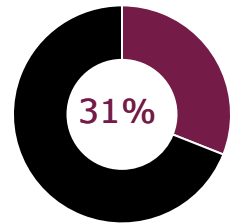

OREGON PRESCHOOLS

2016

“ One of the Early Learning Hub goals is for "Children to arrive at kindergarten ready and supported for success", and attendance at preschool has been identified as a key factor in achieving this goal

STATE OF OREGON
278,600 Children

LINCOLN COUNTY
2,731 Children

BENTON COUNTY
4,287 Children

LINN COUNTY
8,904 Children

Source: Children First of Oregon