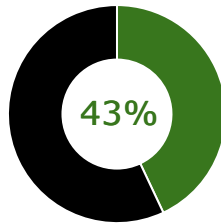

OREGON PRESCHOOLS

2016

“ One of the Early Learning Hub goals is for "Children to arrive at kindergarten ready and supported for success", and attendance at preschool has been identified as a key factor in achieving this goal

STATE OF OREGON
278,600 Children

LINCOLN COUNTY
2,731 Children

BENTON COUNTY
4,287 Children

LINN COUNTY
8,904 Children

Source: Children First of Oregon