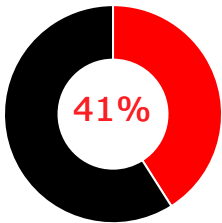

OREGON PRESCHOOLS

2016

“ One of the Early Learning Hub goals is for "Children to arrive at kindergarten ready and supported for success", and attendance at preschool has been identified as a key factor in achieving this goal

STATE OF OREGON
278,600 Children

LINCOLN COUNTY
2,731 Children

BENTON COUNTY
4,287 Children

LINN COUNTY
8,904 Children

Source: Children First of Oregon