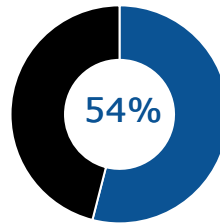

OREGON PRESCHOOLS

2016

“ One of the Early Learning Hub goals is for "Children to arrive at kindergarten ready and supported for success", and attendance at preschool has been identified as a key factor in achieving this goal

STATE OF OREGON
278,600 Children

LINCOLN COUNTY
2,731 Children

BENTON COUNTY
4,287 Children

LINN COUNTY
8,904 Children

Source: Children First of Oregon